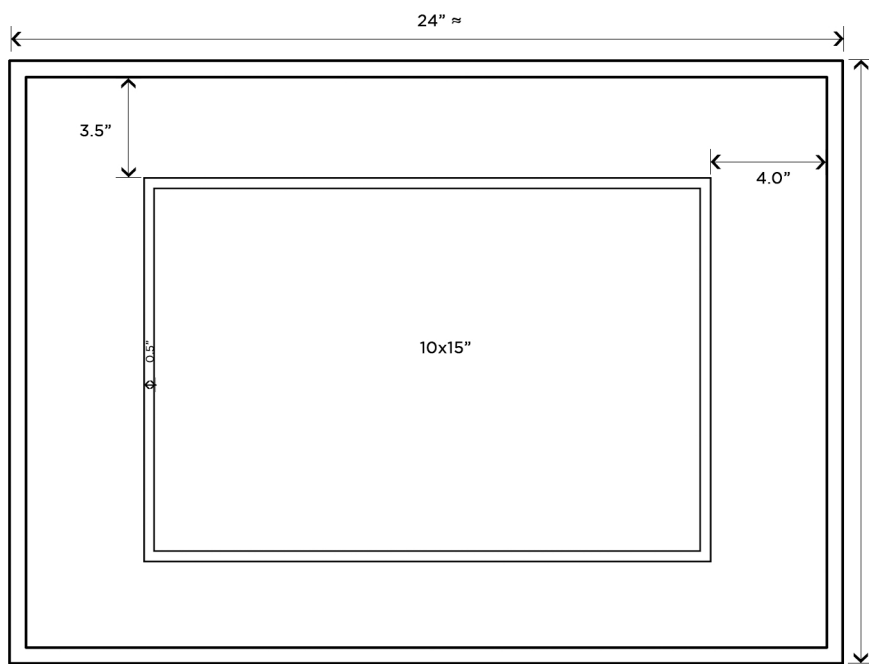

Contemporary Silver Aluminum Frame

10 x 15 on 17 x 23 inch frame, matted with a 3mm matboard under glass. Ready to hang.

FRONT VIEW

SIDE VIEW FRONT VIEW