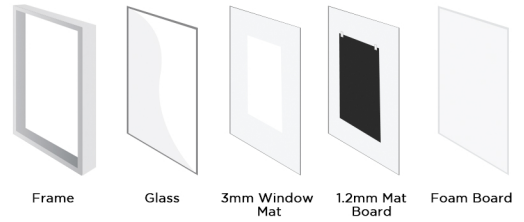

Contemporary Silver Aluminum Frame

10 x 15 on 17 x 23 inch frame, matted with a 3mm matboard under glass. Ready to hang.

FRONT VIEW

SIDE VIEW FRONT VIEW