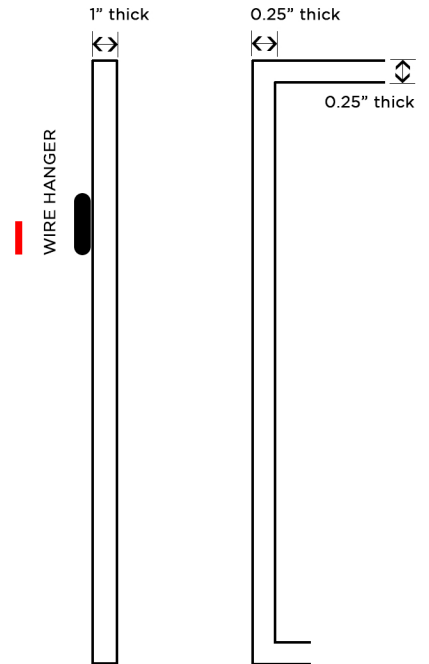

Contemporary Silver Aluminum Frame

10 x 15 on 17 x 23 inch frame, matted with a 3mm matboard under glass. Ready to hang.

FRONT VIEW

SIDE VIEW FRONT VIEW