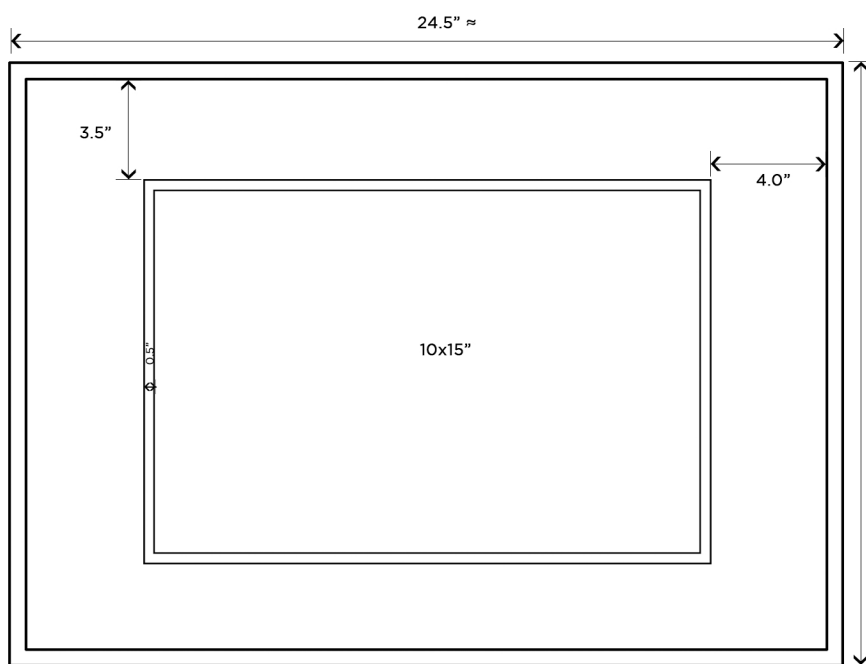

## Classic Wooden Frame

10 x 15 on 17 x 23 inch frame, matted with a 3mm matboard under glass. Ready to hang.

FRONT VIEW

SIDE VIEW FRONT VIEW