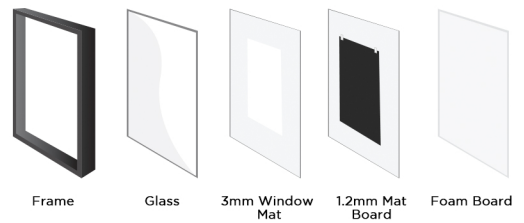

## Classic Wooden Frame

10 x 15 on 17 x 23 inch frame, matted with a 3mm matboard under glass. Ready to hang.

FRONT VIEW

SIDE VIEW FRONT VIEW