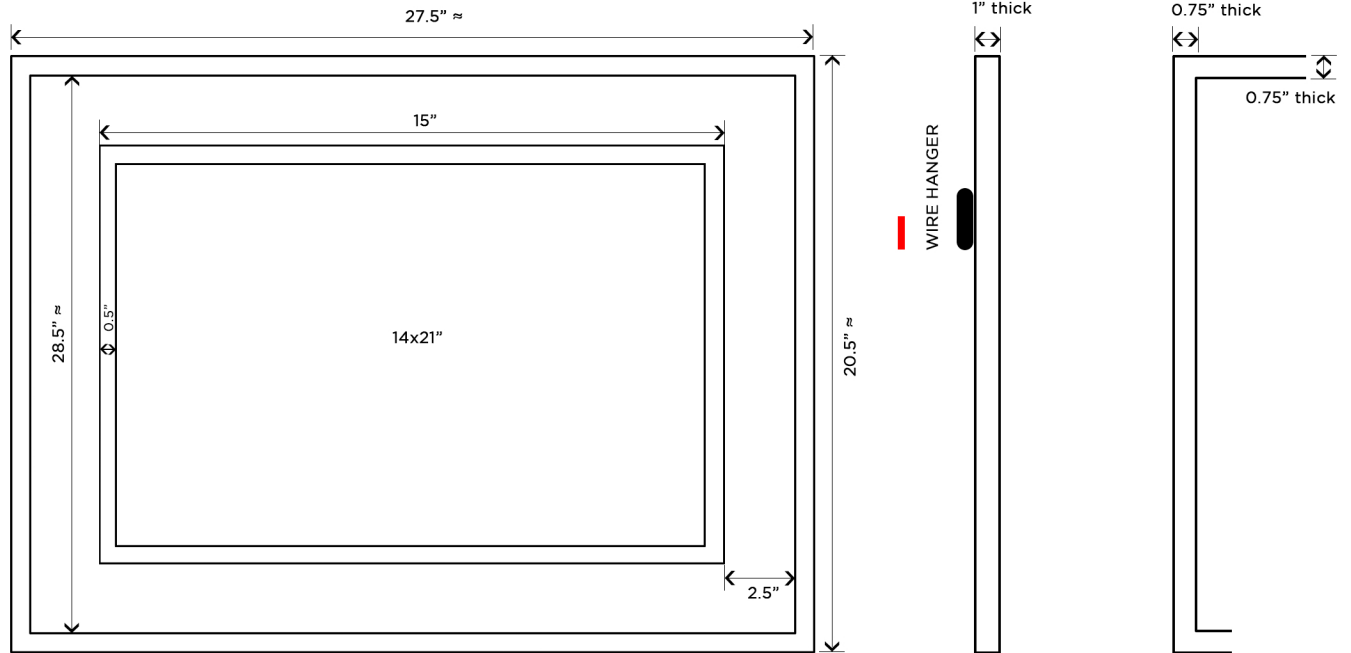

## Contemporary Silver Aluminum Frame

14 x 21 on 20 x 27 inch frame, matted with a 3mm matboard under glass. Ready to hang.

FRONT VIEW

SIDE VIEW

FRONT VIEW