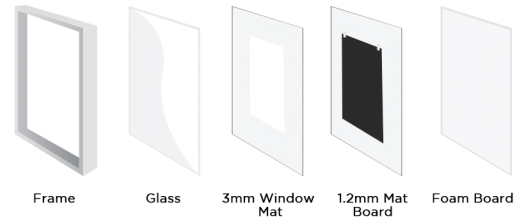

## Contemporary Silver Aluminum Frame

14 x 21 on 20 x 27 inch frame, matted with a 3mm matboard under glass. Ready to hang.

FRONT VIEW

SIDE VIEW

FRONT VIEW