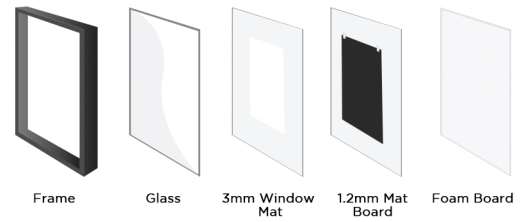

## Classic Wooden Frame

14 x 21 on 20 x 27 inch frame, matted with a 3mm matboard under glass. Ready to hang.

FRONT VIEW

SIDE VIEW

FRONT VIEW