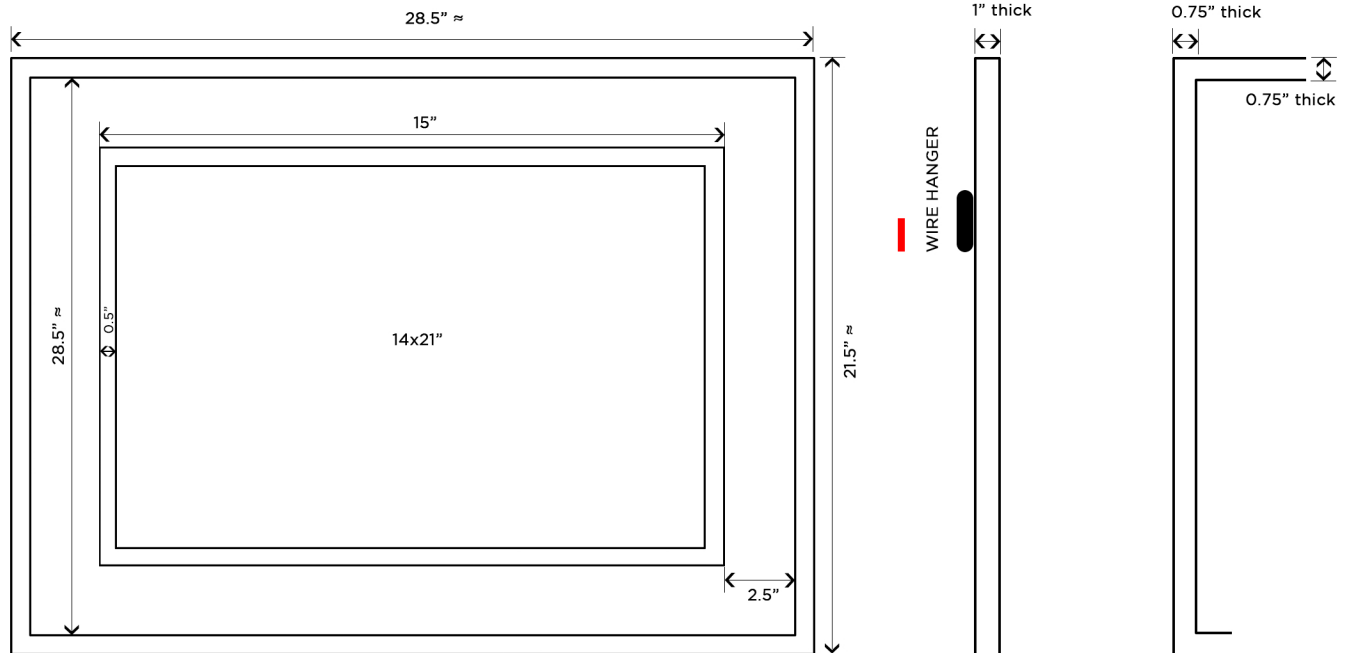

## Classic Wooden Frame

14 x 21 on 20 x 27 inch frame, matted with a 3mm matboard under glass. Ready to hang.

FRONT VIEW

SIDE VIEW

FRONT VIEW