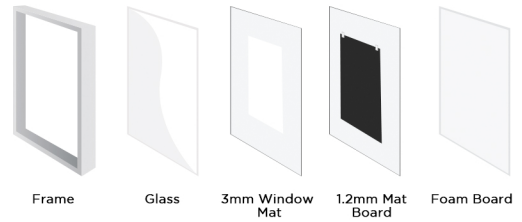

## Contemporary Silver Aluminum Frame

20 x 20 on 26 x 26 inch frame, matted with a 3mm matboard at 2.5 inches under glass. Ready to hang.

FRONT VIEW

SIDE VIEW

FRONT VIEW