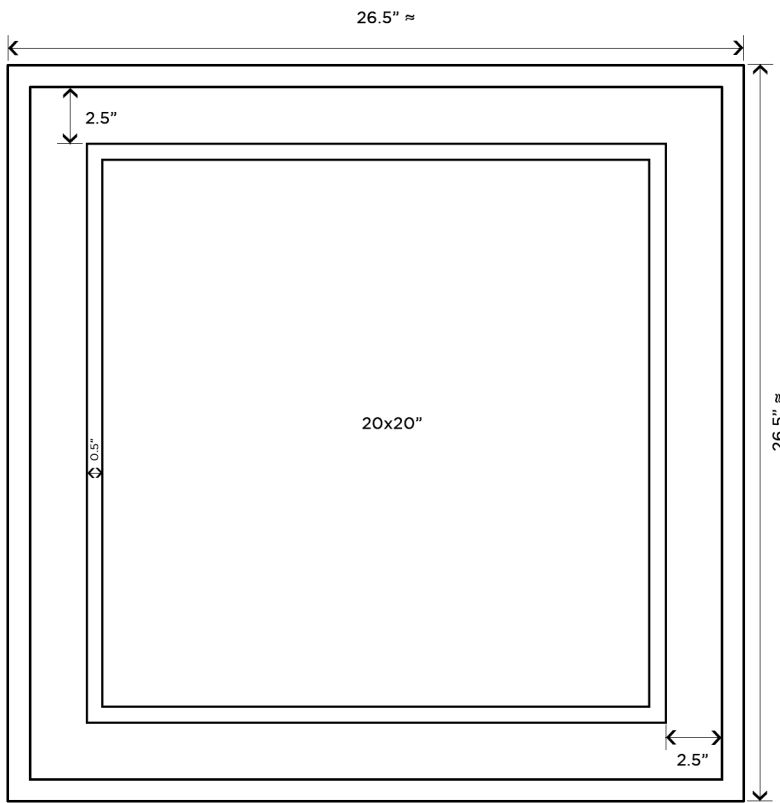

## Contemporary Silver Aluminum Frame

20 x 20 on 26 x 26 inch frame, matted with a 3mm matboard at 2.5 inches under glass. Ready to hang.

FRONT VIEW

SIDE VIEW

FRONT VIEW