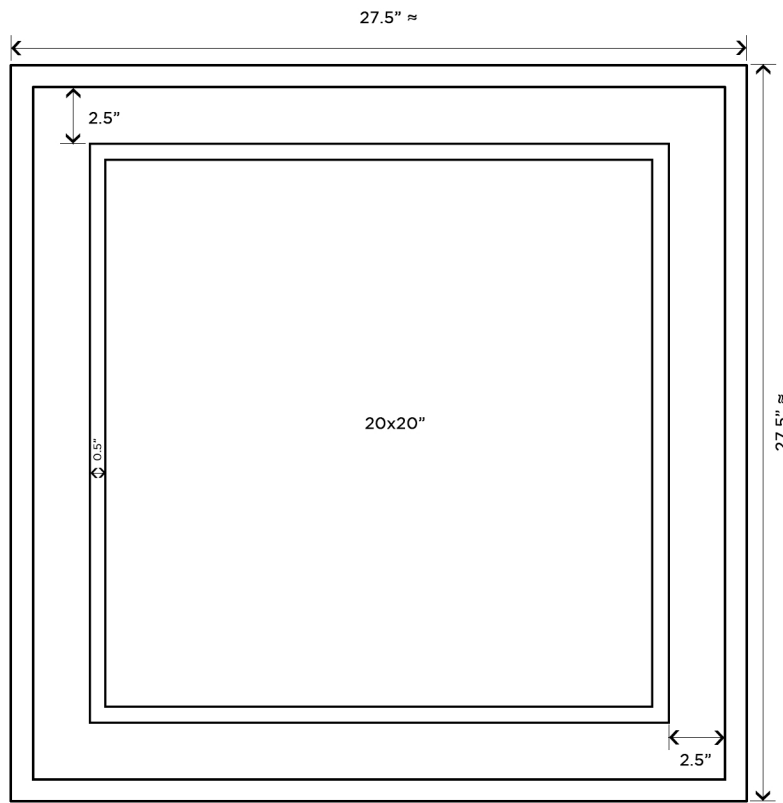

Classic Wooden Frame

20 x 20 on 26 x 26 inch frame, matted with a 3mm matboard at 2.5 inches under glass. Ready to hang.

FRONT VIEW

SIDE VIEW

FRONT VIEW