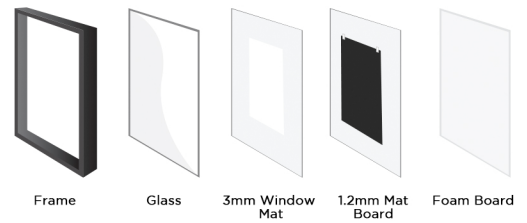

Classic Wooden Frame

20 x 20 on 26 x 26 inch frame, matted with a 3mm matboard at 2.5 inches under glass. Ready to hang.

FRONT VIEW

SIDE VIEW

FRONT VIEW