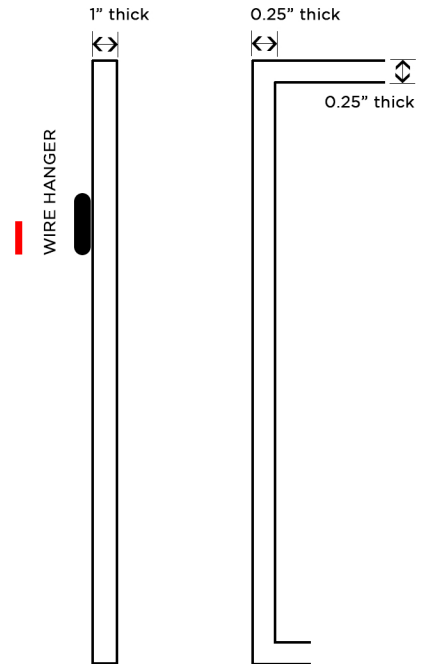

Contemporary Silver Aluminum Frame

20 x 30 on 26 x 36 inch frame, matted with a 3mm matboard at 2.5 inches under glass. Ready to hang.

FRONT VIEW

SIDE VIEW

FRONT VIEW