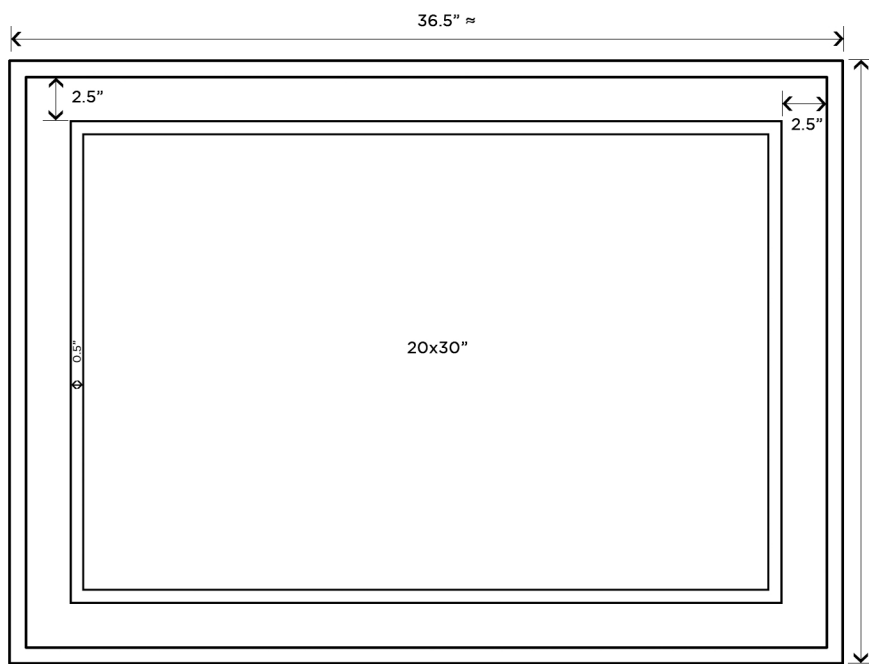

Contemporary Silver Aluminum Frame

20 x 30 on 26 x 36 inch frame, matted with a 3mm matboard at 2.5 inches under glass. Ready to hang.

FRONT VIEW

SIDE VIEW

FRONT VIEW