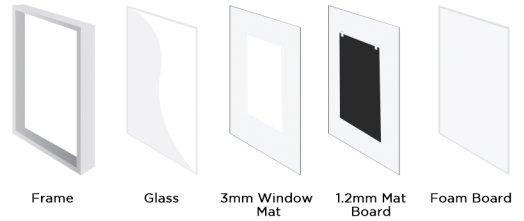

Contemporary Silver Aluminum Frame

20 x 30 on 26 x 36 inch frame, matted with a 3mm matboard at 2.5 inches under glass. Ready to hang.

FRONT VIEW

SIDE VIEW

FRONT VIEW