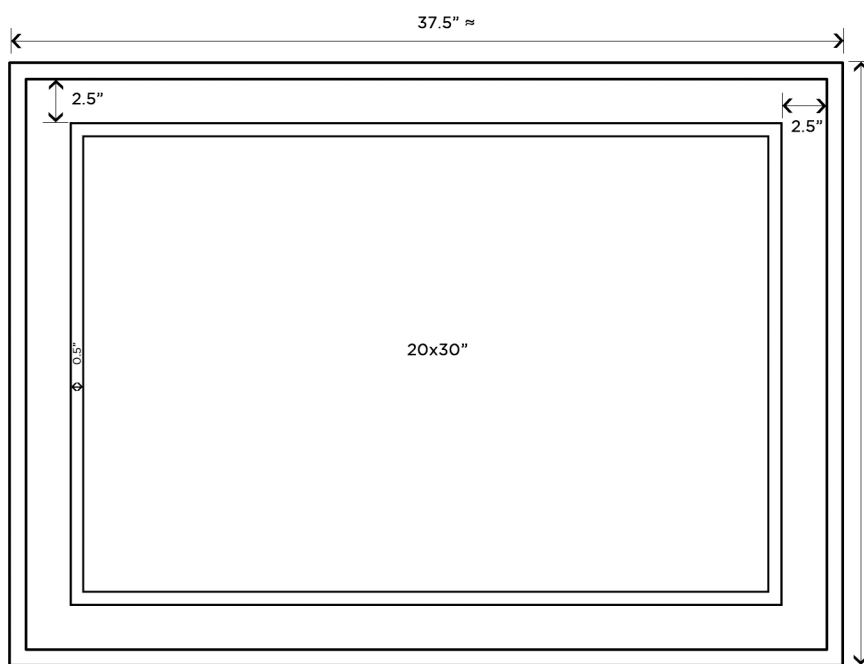

Classic Wooden Frame

20 x 30 on 26 x 36 inch frame, matted with a 3mm matboard at 2.5 inches under glass. Ready to hang.

FRONT VIEW

SIDE VIEW

FRONT VIEW