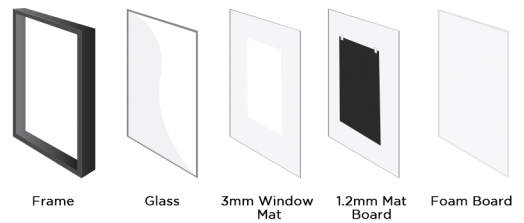

Classic Wooden Frame

20 x 30 on 26 x 36 inch frame, matted with a 3mm matboard at 2.5 inches under glass. Ready to hang.

FRONT VIEW

SIDE VIEW

FRONT VIEW