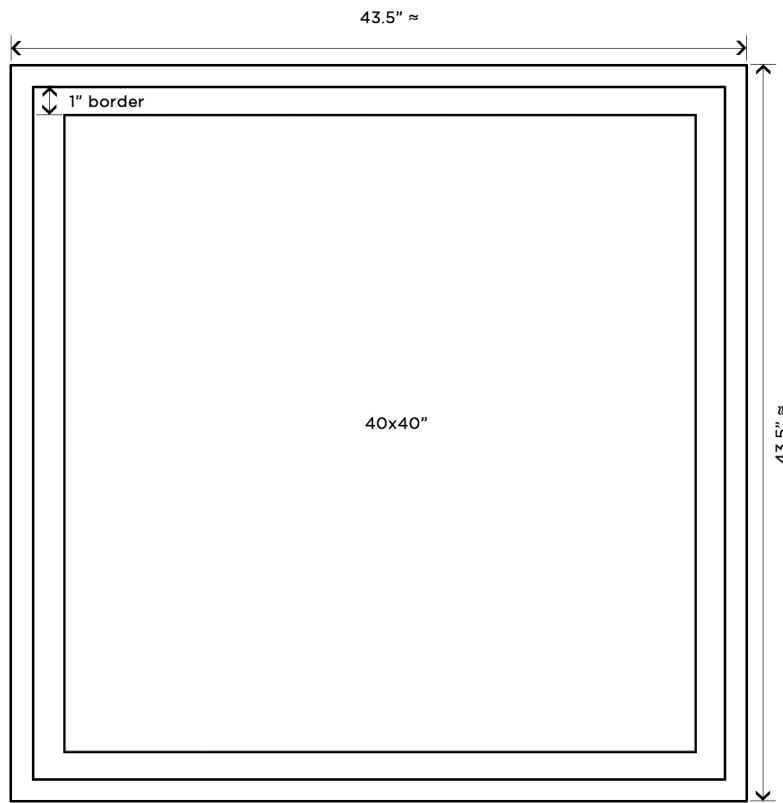

## Distance Wooden Frame

40 x 40 on 42 x 42 inch frame. Image print is adhered to foamboard, deep-seated in the frame under glass. Ready to hang.

FRONT VIEW

SIDE VIEW

FRONT VIEW