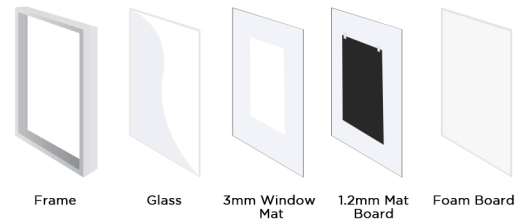

Contemporary Silver Aluminum Frame

8 x 12 on 16 x 20 inch frame, matted with a 3mm matboard under glass. Ready to hang.

FRONT VIEW

SIDE VIEW

FRONT VIEW