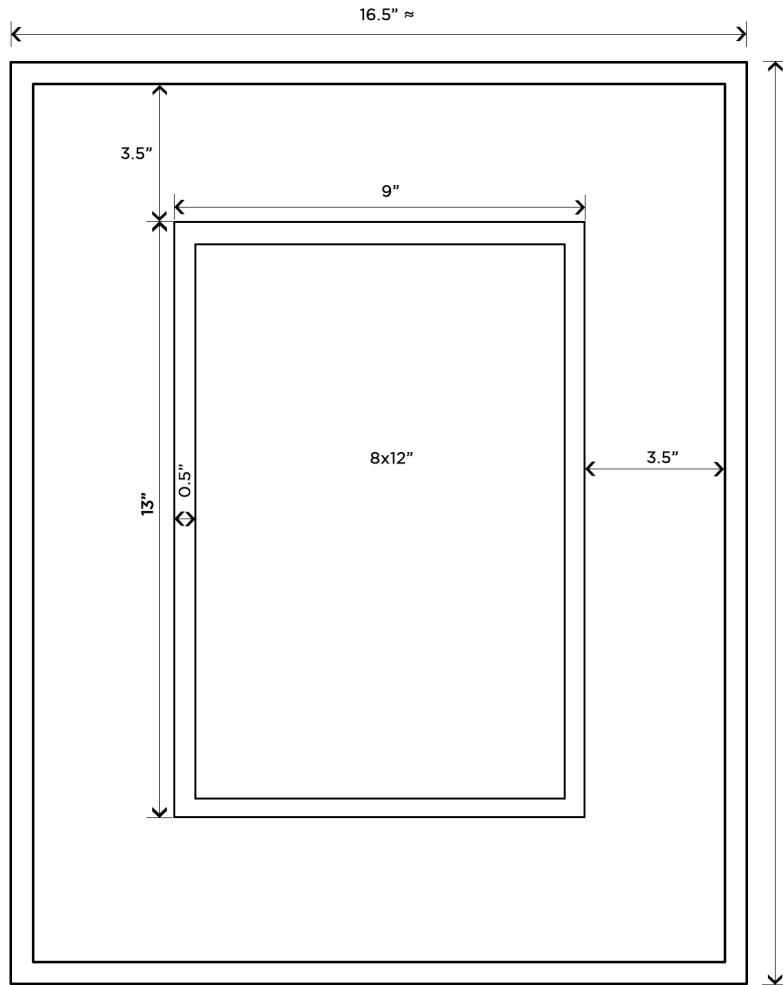

Contemporary Silver Aluminum Frame

8 x 12 on 16 x 20 inch frame, matted with a 3mm matboard under glass. Ready to hang.

FRONT VIEW

SIDE VIEW

FRONT VIEW