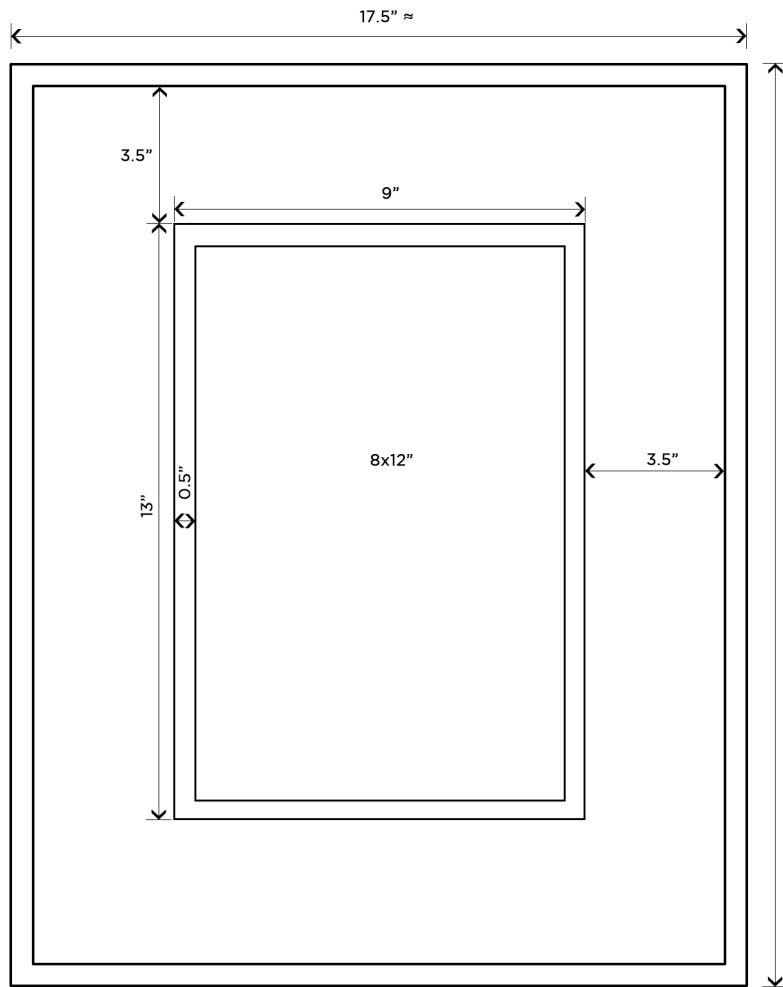

Classic Wooden Frame

8 x 12 on 16 x 20 inch frame, matted with a 3mm matboard under glass. Ready to hang.

FRONT VIEW

SIDE VIEW

FRONT VIEW