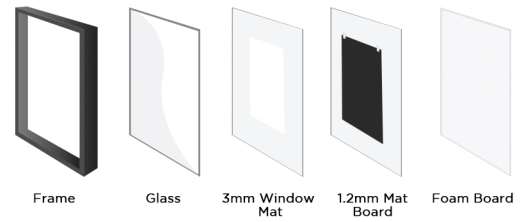

Classic Wooden Frame

8 x 12 on 16 x 20 inch frame, matted with a 3mm matboard under glass. Ready to hang.

FRONT VIEW

SIDE VIEW

FRONT VIEW