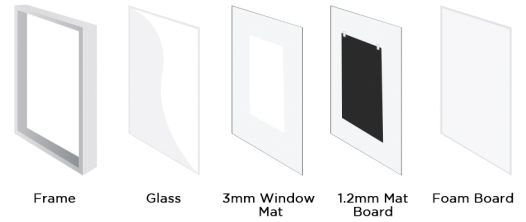

## Contemporary Silver Aluminum Frame

8 x 8 on 16 x 20 inch frame, matted with a 3mm matboard under glass. Ready to hang.

FRONT VIEW

SIDE VIEW

FRONT VIEW