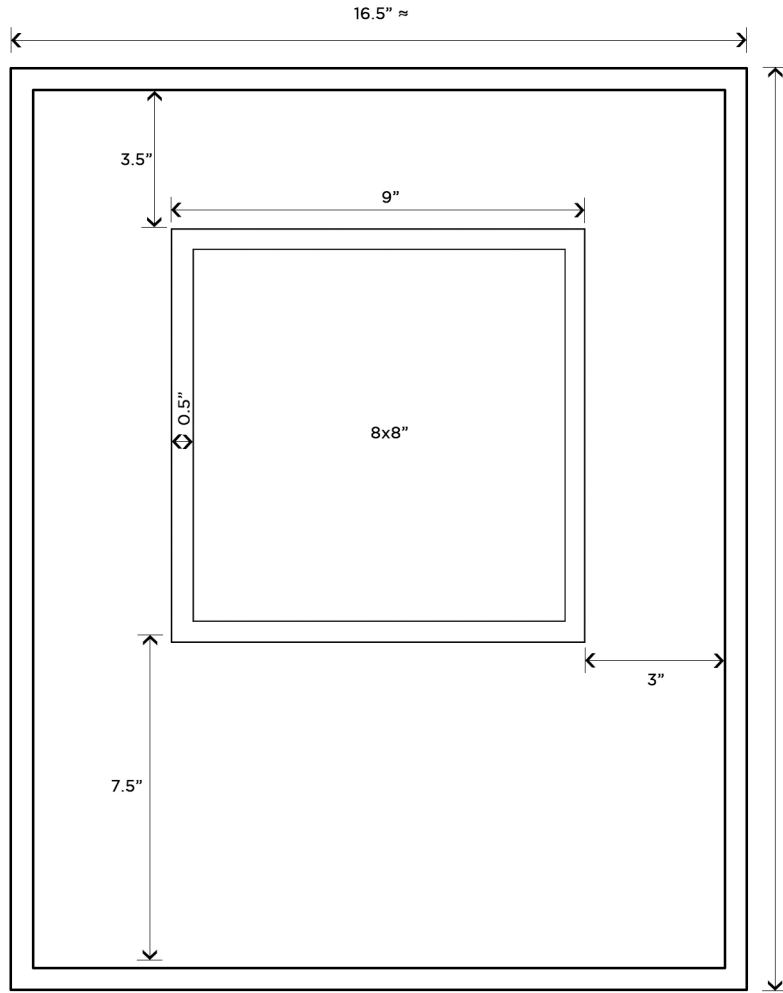

## Contemporary Silver Aluminum Frame

8 x 8 on 16 x 20 inch frame, matted with a 3mm matboard under glass. Ready to hang.

FRONT VIEW

SIDE VIEW

FRONT VIEW