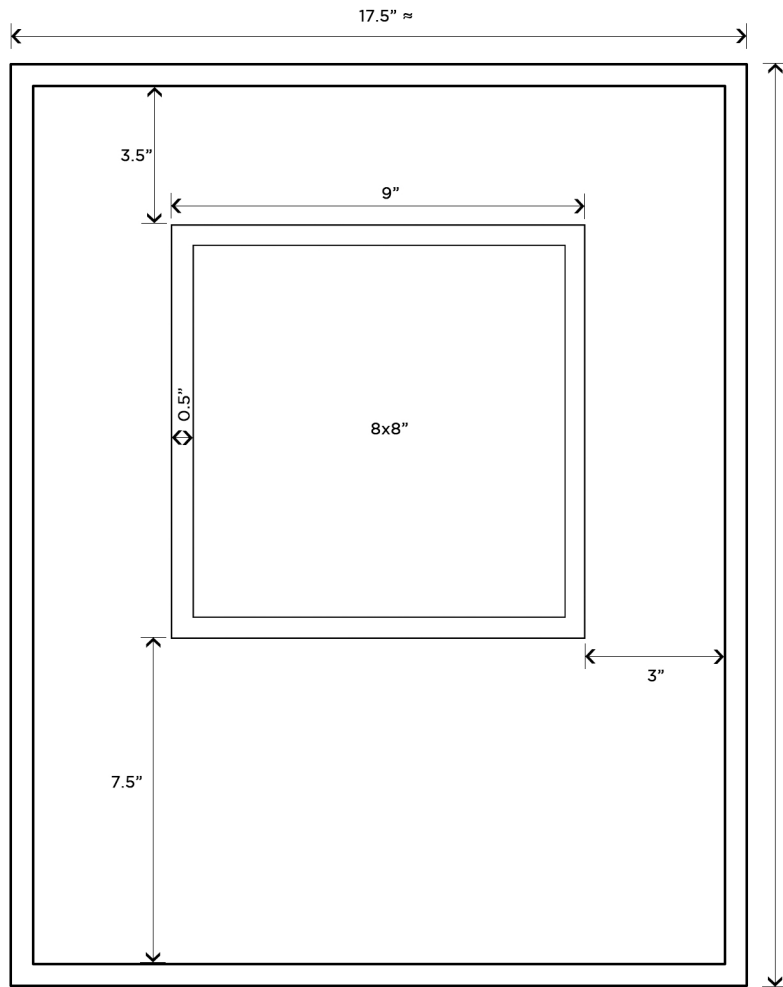

## Classic Wooden Frame

8 x 8 on 16 x 20 inch frame, matted with a 3mm matboard under glass. Ready to hang.

FRONT VIEW

SIDE VIEW

FRONT VIEW