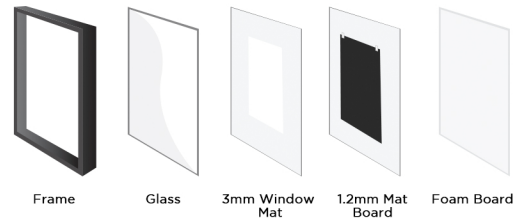

## Classic Wooden Frame

8 x 8 on 16 x 20 inch frame, matted with a 3mm matboard under glass. Ready to hang.

FRONT VIEW

SIDE VIEW

FRONT VIEW